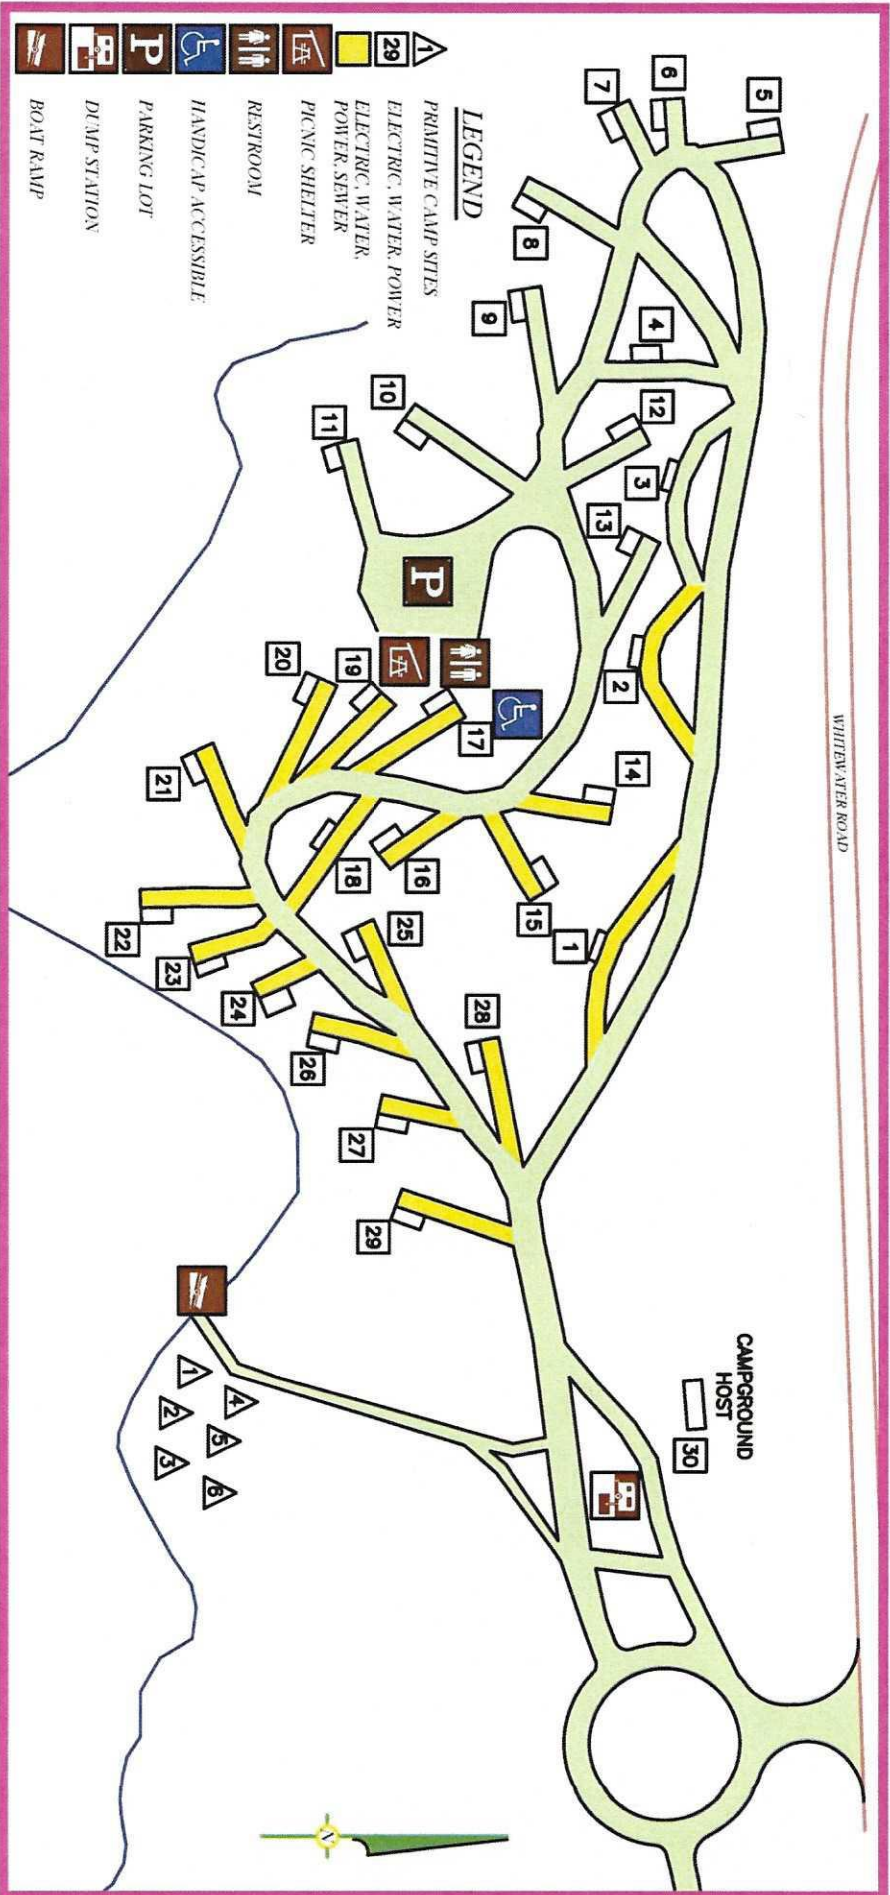

Whitewater Creek Park

165 WHITESTAR ROAD OGLETHORPE, GA 31068

478-472-8171

Whitewater Creek PARK

WHITewater ROAD

165 WHITewater ROAD OGLETHORPE, GA 31068

478-472-8171